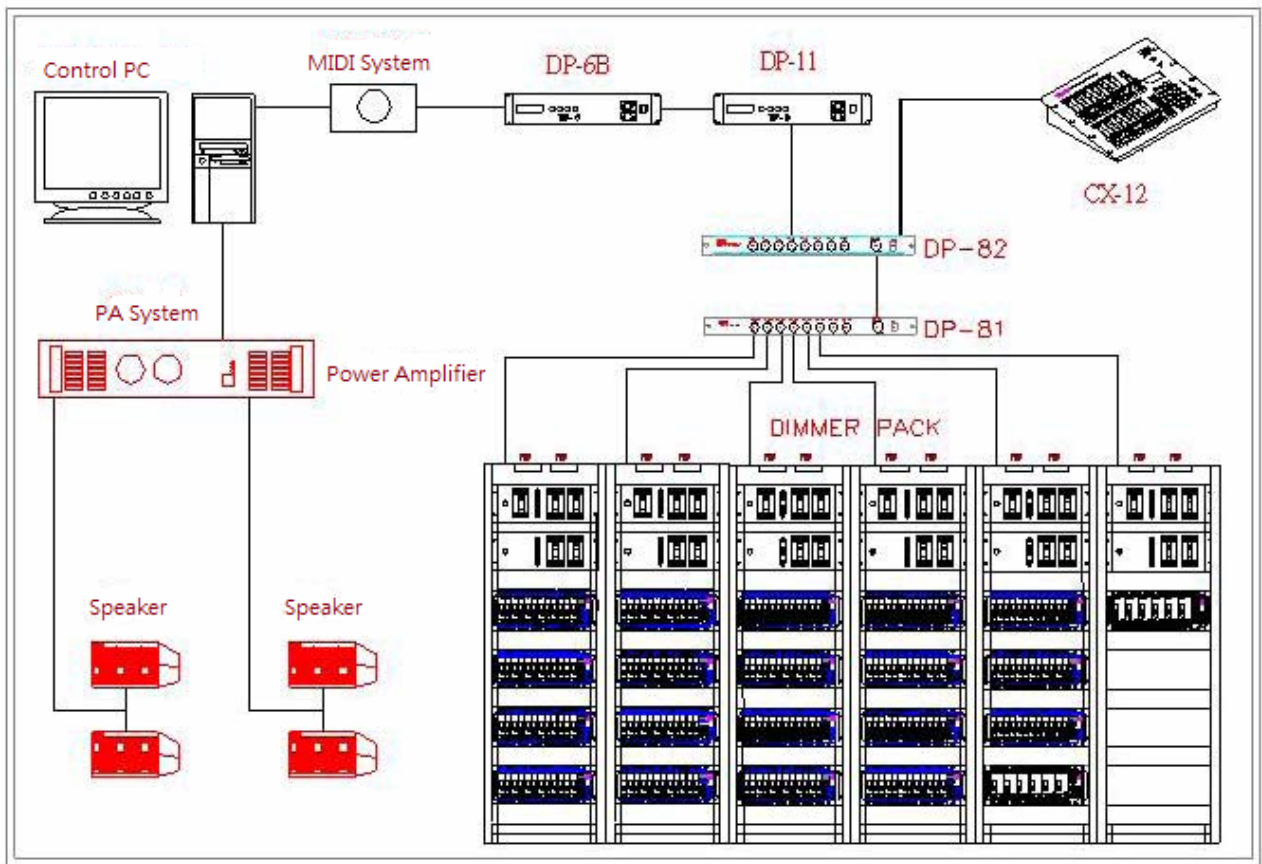

Lite-Puter lighting control system—DP-E200 control software can control 512 channels, set 1000 scenes, and program 500 chasers, which brings the show into full play. In this case, the control system makes the simple star-shaped lamps in huge amount play a touching and impressive performance. Lite-Puter provides the total solution for the control of huge channel lighting system.