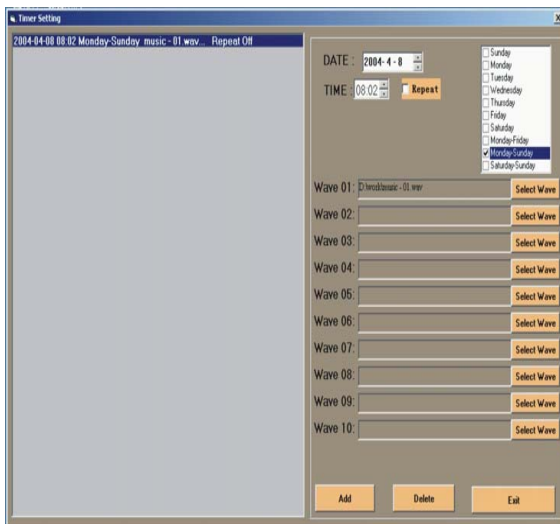

Light waterfall has 228 channels, 11,990 star-shaped lights and 2,500,000 lamps. They all can change with the rhythm of music, which has a high demand on the lighting control system.

Lite-Puter's lighting control system perfectly done this job and greatly impressed the visitors.

Lite-Puter lighting control system—DP-E200 control software can control 512 channels, set 1000 scenes, and program 500 chasers, which brings the show into full play. In this case, the control system makes the simple star-shaped lamps in huge amount play a touching and impressive performance. Lite-Puter provides the total solution for the control of huge channel lighting system.

Preset fog output

Preset lighting change

In order to make the light perfect match the music, the software can download music and enable us to see the music waveform, we can put preset lighting change or other settings into an exact time point, the time can accurate to microsecond.