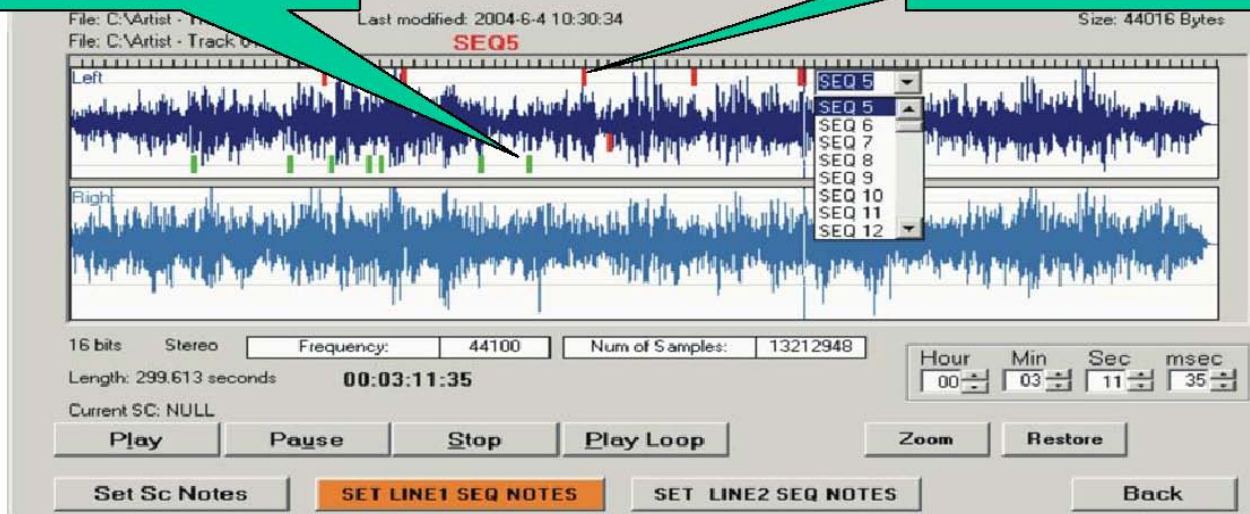

Preset fog output

Preset lighting change

In order to make the light perfect match the music, the software can download music and enable us to see the music waveform, we can put preset lighting change or other settings into an exact time point, the time can accurate to microsecond.