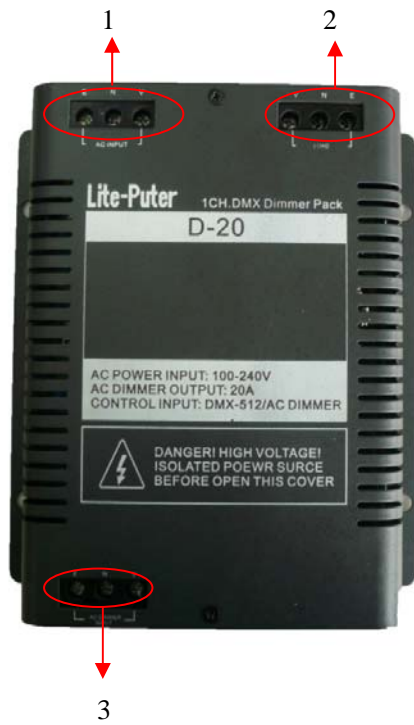

1. Introduction

1-1 Feature

- 1 channel outputs 20A (Max.).
- C3 dimming curve.
- D-20 can work with other dimmer packs at different power level.

1-2 Specification

- Power Supply : AC 100V~240V , 45-63 HZ
- Output : 20A (Max.)
- Dimension : 166.4 (W) x 185 (H) x 58(D) mm
- Weight : 1.46Kg

1-3 Dimension

1-4 Function

1	AC input
2	Load
3	AC dimmer input

1-5 System Diagram

2. Operation

2-1 Connection

D-20 is a dimmable output amplifier, user can connect D-20's AC dimmer input port to one of another device's output channel that needs to be amplified and then connect the loads to D-20's load port.